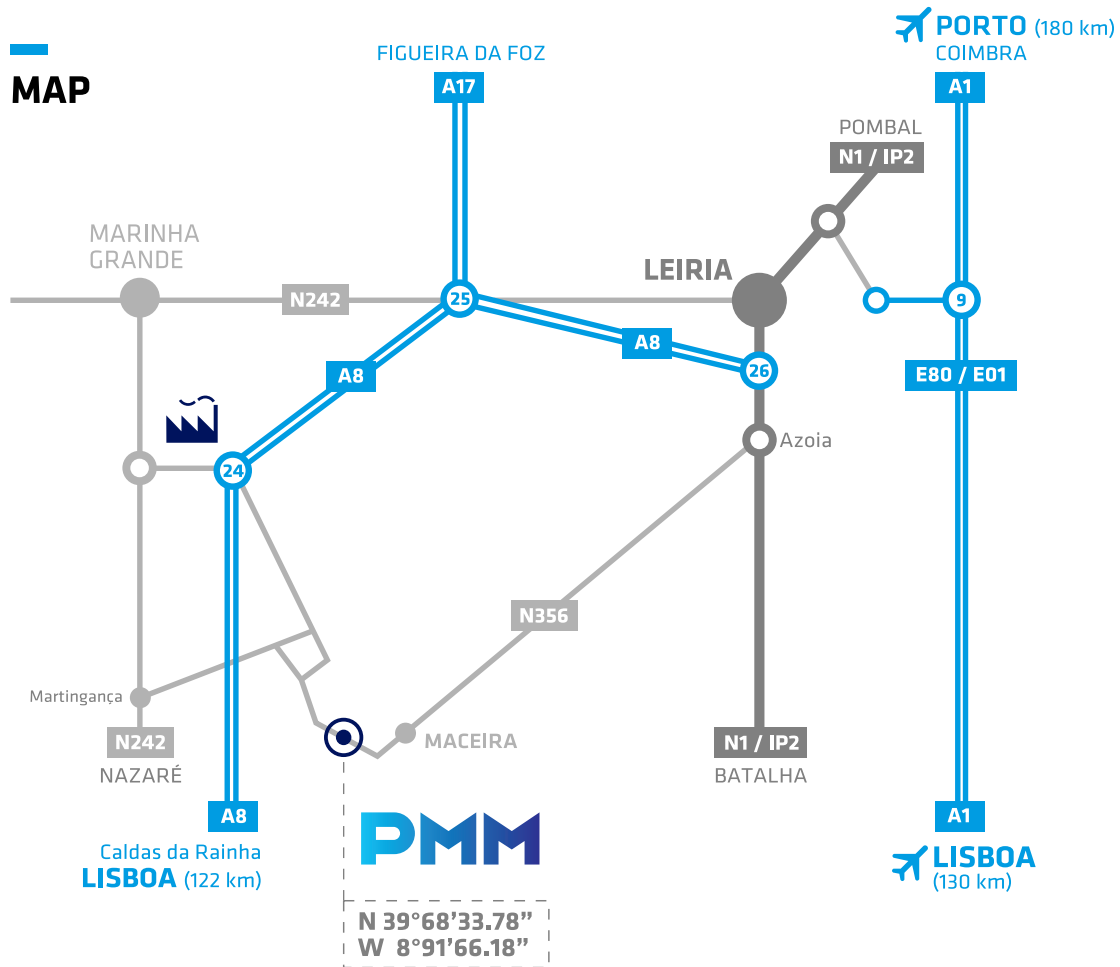

PROJECTS, MOULDS AND MANUFACTURE

MAP

CONTACTS

—
PMM – Projectos, Moldes, Manufactura, Lda
Estrada Nacional 356, n°65
Campos
2405-009 Maceira LRA
PORTUGAL

Phone: + 351 244 545 790
Fax: + 351 244 545 795
info@pmm-moldes.com

www.pmm-moldes.com

—
MANAGING DIRECTOR
SENIOR TOOLING ENGINEER
Virgilio Barbeiro
virgilio@pmm-moldes.com

—
GERMAN SUPERVISOR

—
AMERICAN PARTNER
acesmolding@aol.com
Phone: 001 631 567 2355
Fax: 001 631 567 4221